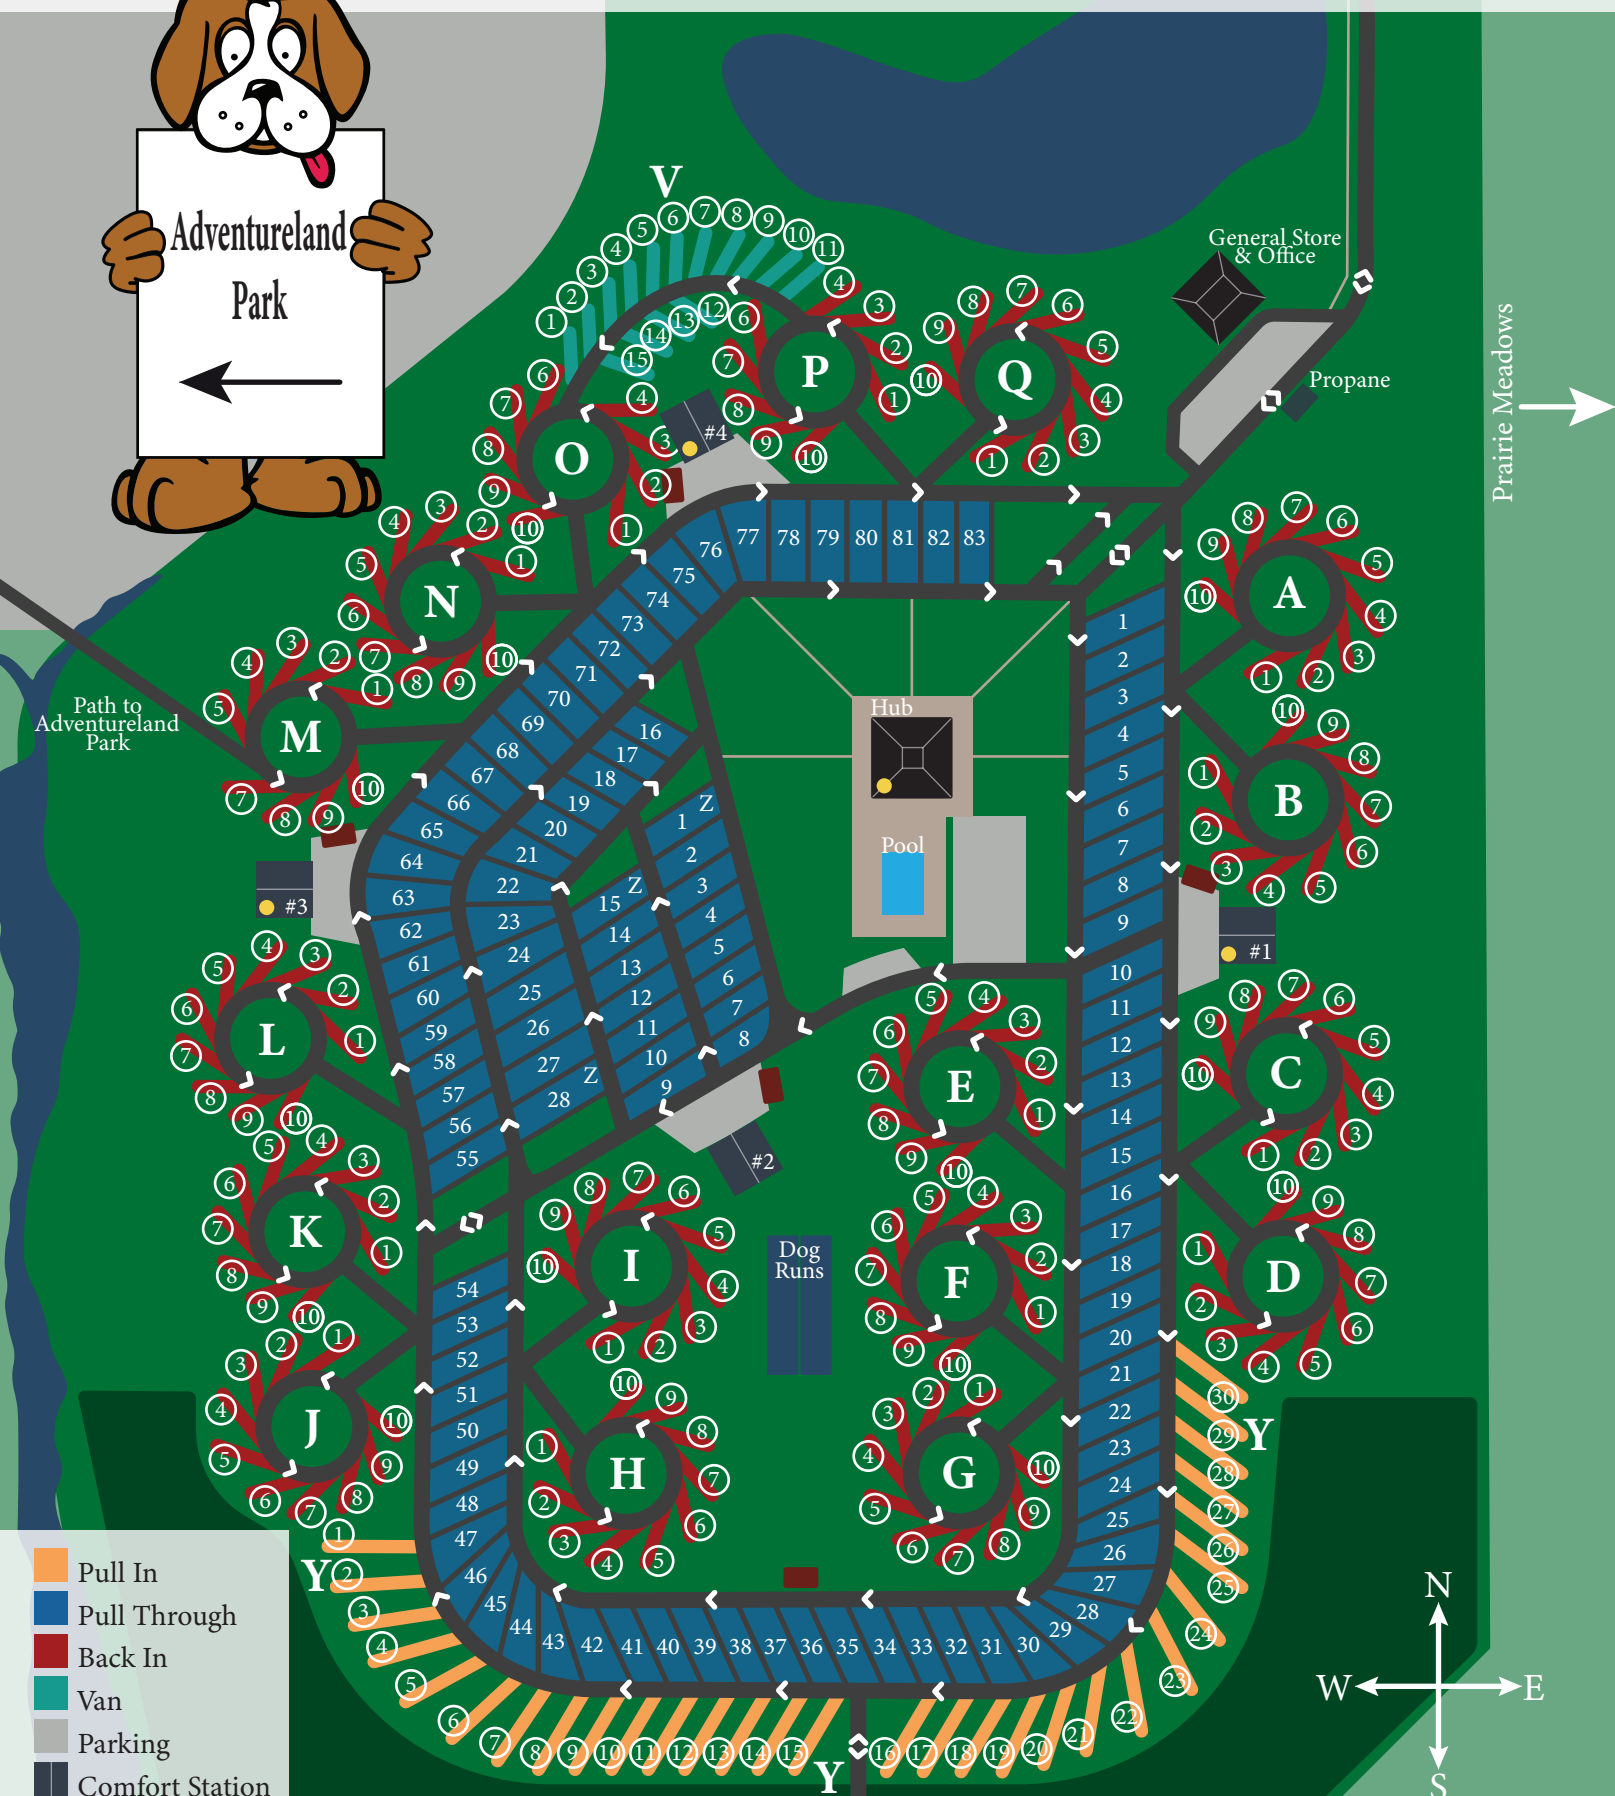

# Adventureland Campground Map

Path to Adventureland Park

General Store & Office

Propane

Prairie Meadows

Hub

Pool

Dog Runs

- Pull In
- Pull Through
- Back In
- Van
- Parking
- Comfort Station
- Dumpster
- Laundry

## Tent Camping